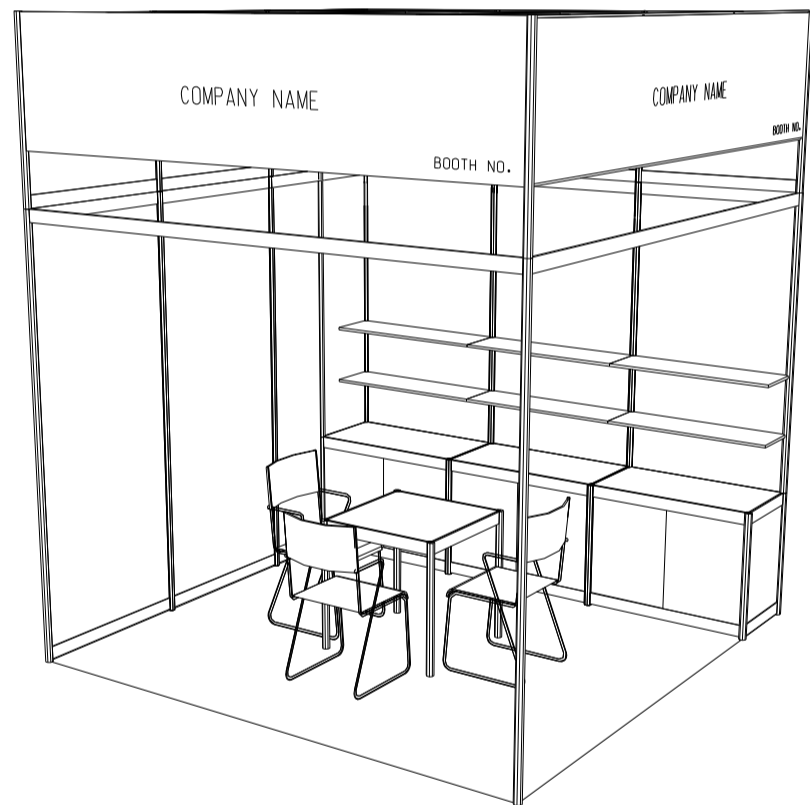

3x3 STANDARD BOOTH RIGHT CORNER (OPTION F)

3X3 米標準攤位(右面角位)

PLAN
3M(W) X 3M(D) X 3.5M(H)

PERSPECTIVE
3M(W) X 3M(D) X 3.5M(H)

ELEVATION
3M(W) X 3M(D) X 3.5M(H)

BOOTH SPECIFICATIONS		QTY.
	1000W x 500D x 750H CABINET	3
	1000W x 300D WOODEN DISPLAY SHELF	6
	700W x 700D x 750H MEETING TABLE	1
	BLACK LEATHER CHAIR	3
	LONG ARMED SPOTLIGHT (300MM) 23 WATT ENERGY SAVING LAMP (YELLOW LIGHT) (3.5mH)	3
	800W SOCKET	3
	H175mm CEILING GRID	12M
	RUBBISH BIN & CARPET (9sqm.)	