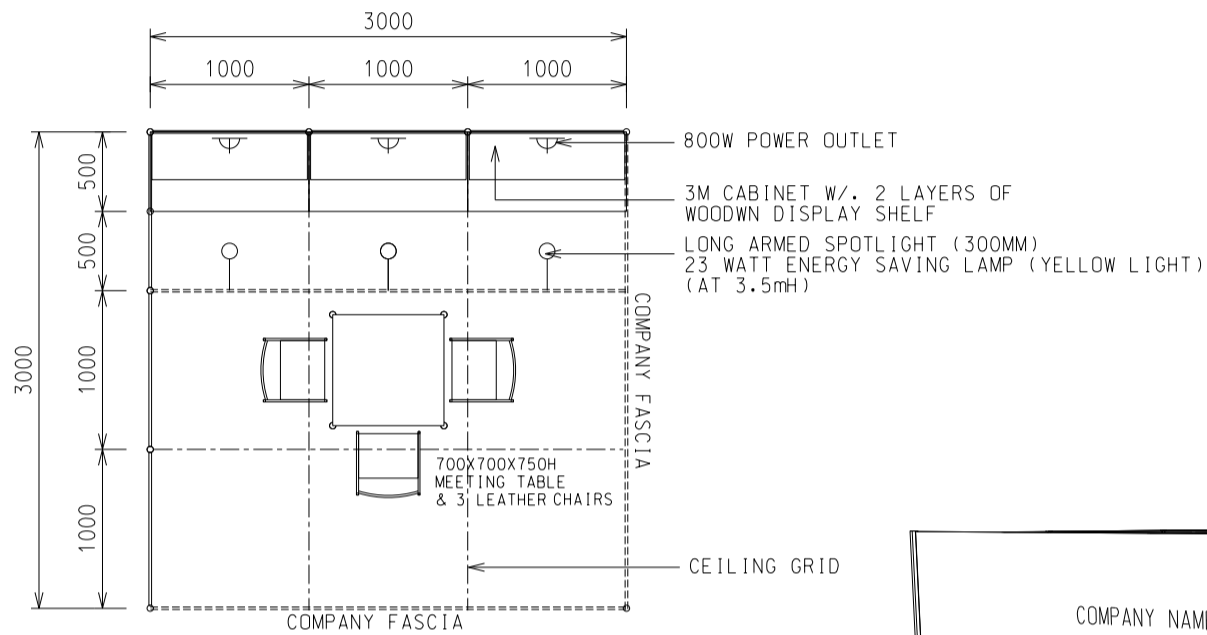

3x3 STANDARD BOOTH RIGHT CORNER (OPTION F)

3X3 米標準攤位(右面角位)

PLAN
3M(W) X 3M(D) X 3.5M(H)

PERSPECTIVE
3M(W) X 3M(D) X 3.5M(H)

ELEVATION
3M(W) X 3M(D) X 3.5M(H)

BOOTH SPECIFICATIONS		QTY.
	1000W x 500D x 750H CABINET	3
	1000W x 300D WOODEN DISPLAY SHELF	6
	700W x 700D x 750H MEETING TABLE	1
	BLACK LEATHER CHAIR	3
	LONG ARMED SPOTLIGHT (300MM) 23 WATT ENERGY SAVING LAMP (YELLOW LIGHT) (3.5mH)	3
	800W SOCKET	3
	H175mm CEILING GRID	12M
	RUBBISH BIN & CARPET (9sqm.)	