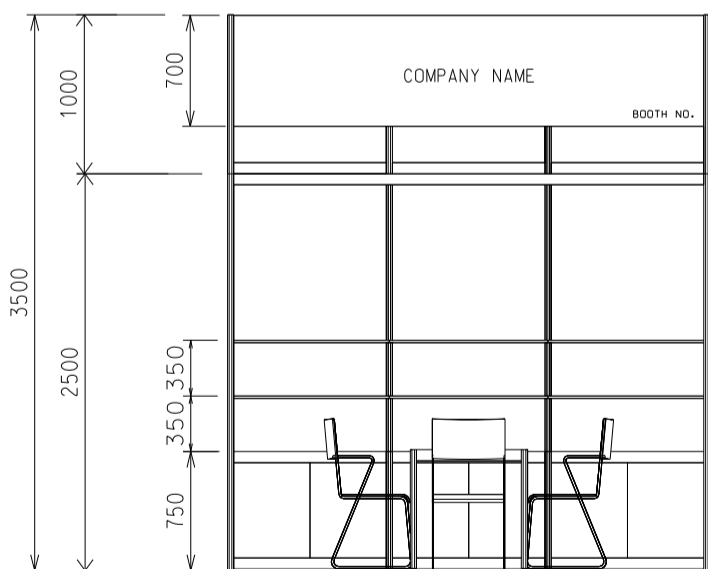

3x3 STANDARD BOOTH RIGHT CORNER (OPTION F)

3X3 米標準攤位(右面角位)

PLAN
3M(W) X 3M(D) X 3.5M(H)

PERSPECTIVE
3M(W) X 3M(D) X 3.5M(H)

ELEVATION
3M(W) X 3M(D) X 3.5M(H)

BOOTH SPECIFICATIONS		QTY.
	1000W x 500D x 750H CABINET	3
	1000W x 300D WOODEN DISPLAY SHELF	6
	700W x 700D x 750H MEETING TABLE	1
	BLACK LEATHER CHAIR	3
	LONG ARMED SPOTLIGHT (300MM) 23 WATT ENERGY SAVING LAMP (YELLOW LIGHT) (3.5mH)	3
	800W SOCKET	3
	H175mm CEILING GRID	12M
	RUBBISH BIN & CARPET (9sqm.)	